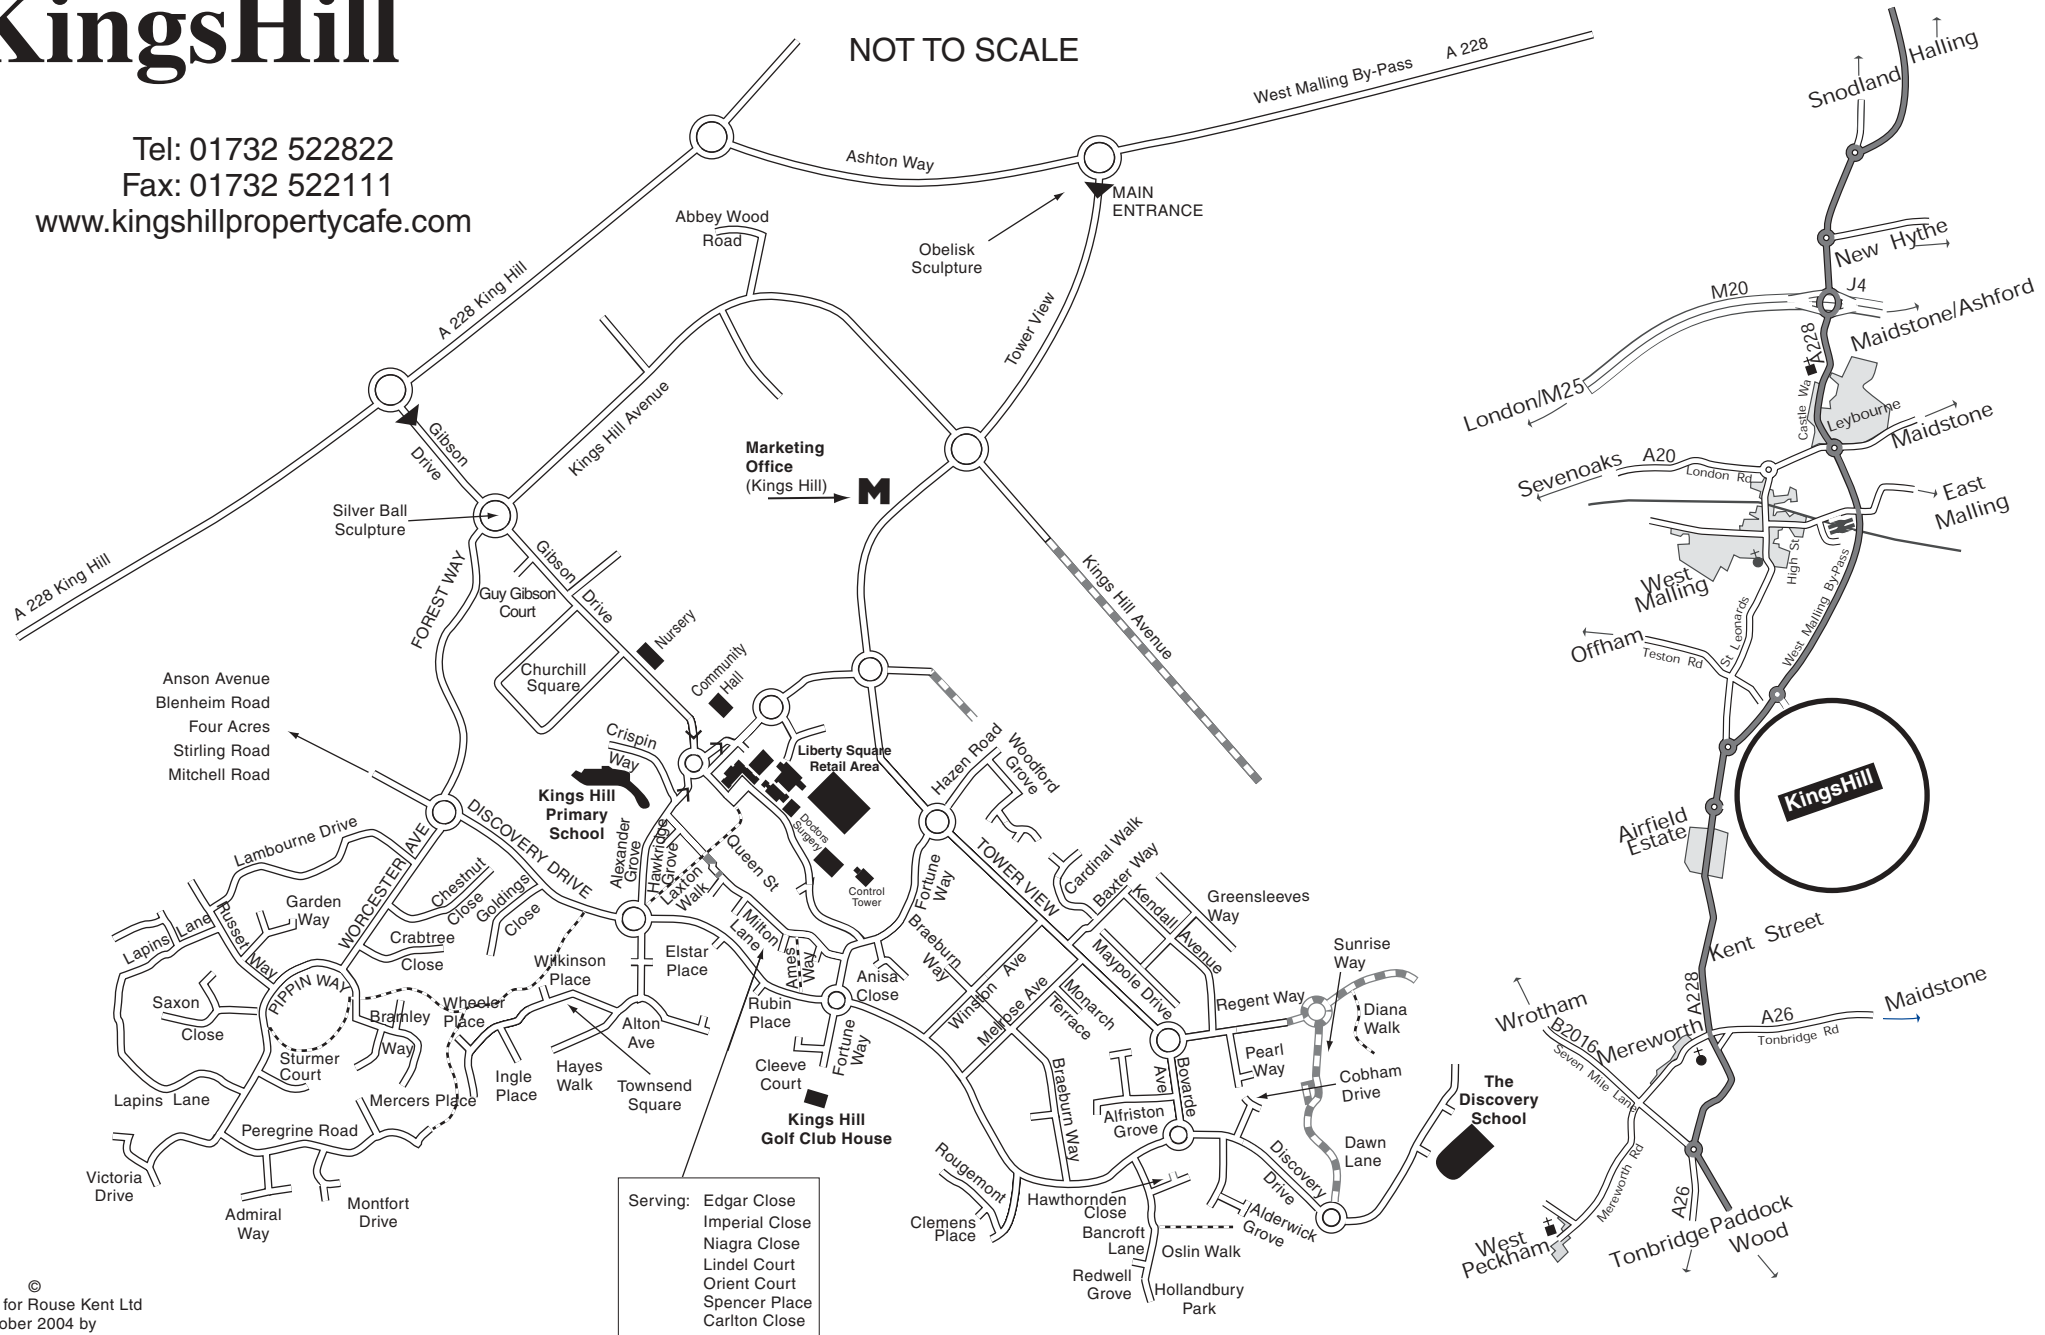

Kings Hill

Tel: 01732 522822
 Fax: 01732 522111
www.kingshillpropertycafe.com

NOT TO SCALE

- Serving:
- Edgar Close
 - Imperial Close
 - Niagra Close
 - Lindel Court
 - Orient Court
 - Spencer Place
 - Carlton Close

©
 Produced for Rouse Kent Ltd
 October 2004 by

County Print & Design Tel: 01622 605368

STREET MAP

LOCATION MAP